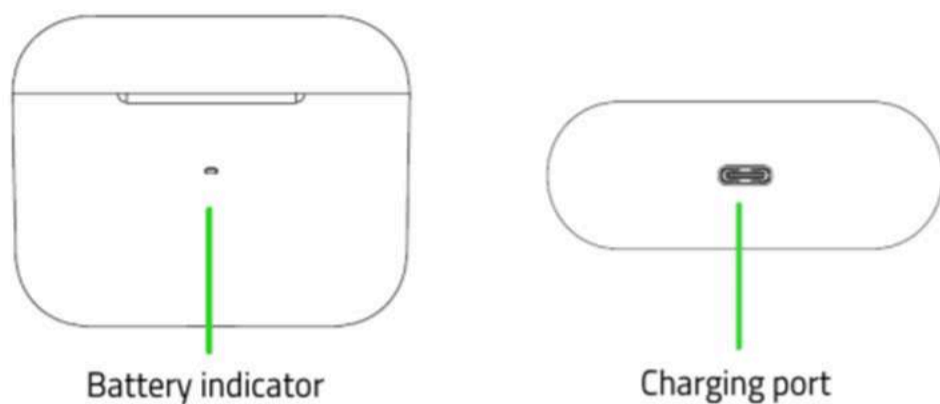

Razer Hammerhead True Wireless Pro | RZ12-03440 Support & FAQs

Updated: 04-Dec-2023 | Article ID: 3956

SPECIFICATIONS

Enjoy true audio freedom and a pure, uninterrupted listening experience with the most advanced earbuds we've ever created. Sporting a 60ms low latency connection and hybrid active noise cancellation, focusing on your games, music, and videos has never been this absolute.

Device Layout

- Razer Hammerhead True Wireless Pro earbuds

- Charging case

- Charging cable

- Additional silicone ear-tips in 3 sizes (S, M, L)

Full Technical Specifications

Category	Specification
Earbuds	<ul style="list-style-type: none"> • Frequency response: 20 Hz - 20 kHz • Impedance: 16 ± 15% Ω • Drivers: 10 mm • Approximate weight: 5 g per earbud
Microphone	<ul style="list-style-type: none"> • Frequency response: 100 Hz – 10 kHz • Signal-to-noise ratio: ≥ 64 dB • Sensitivity (@1 kHz): -26 dBFS • Pickup pattern: Omnidirectional
Features:	<ul style="list-style-type: none"> • Advanced Hybrid Active Noise Cancellation • Gaming Mode: 60 ms low latency connection