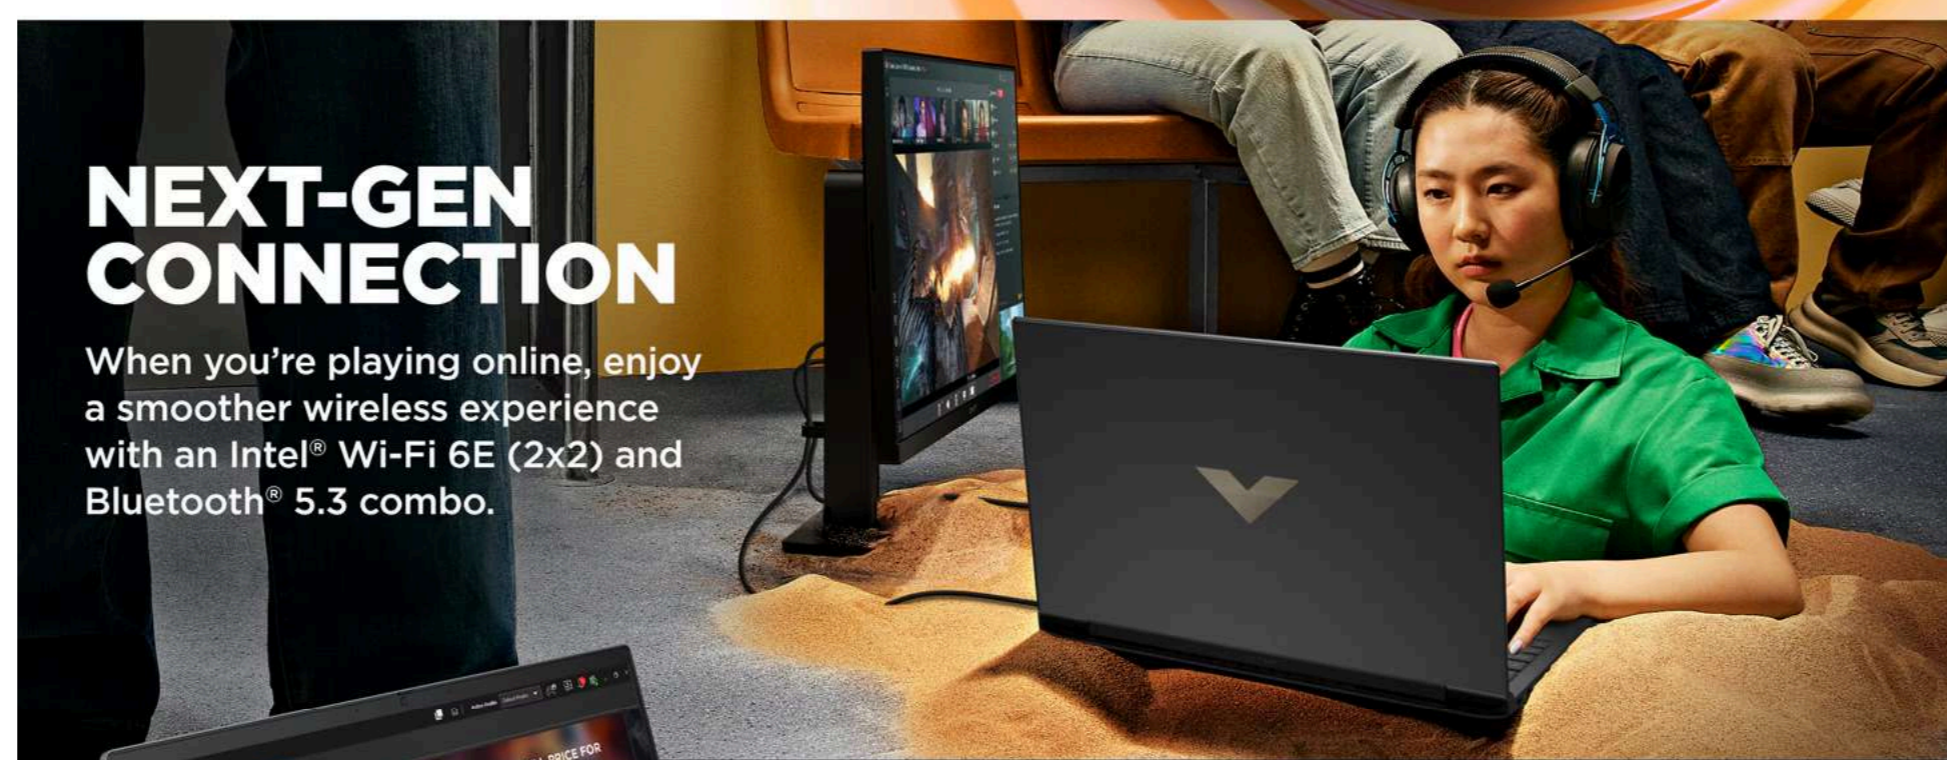

NEXT-GEN CONNECTION

When you're playing online, enjoy a smoother wireless experience with an Intel® Wi-Fi 6E (2x2) and Bluetooth® 5.3 combo.