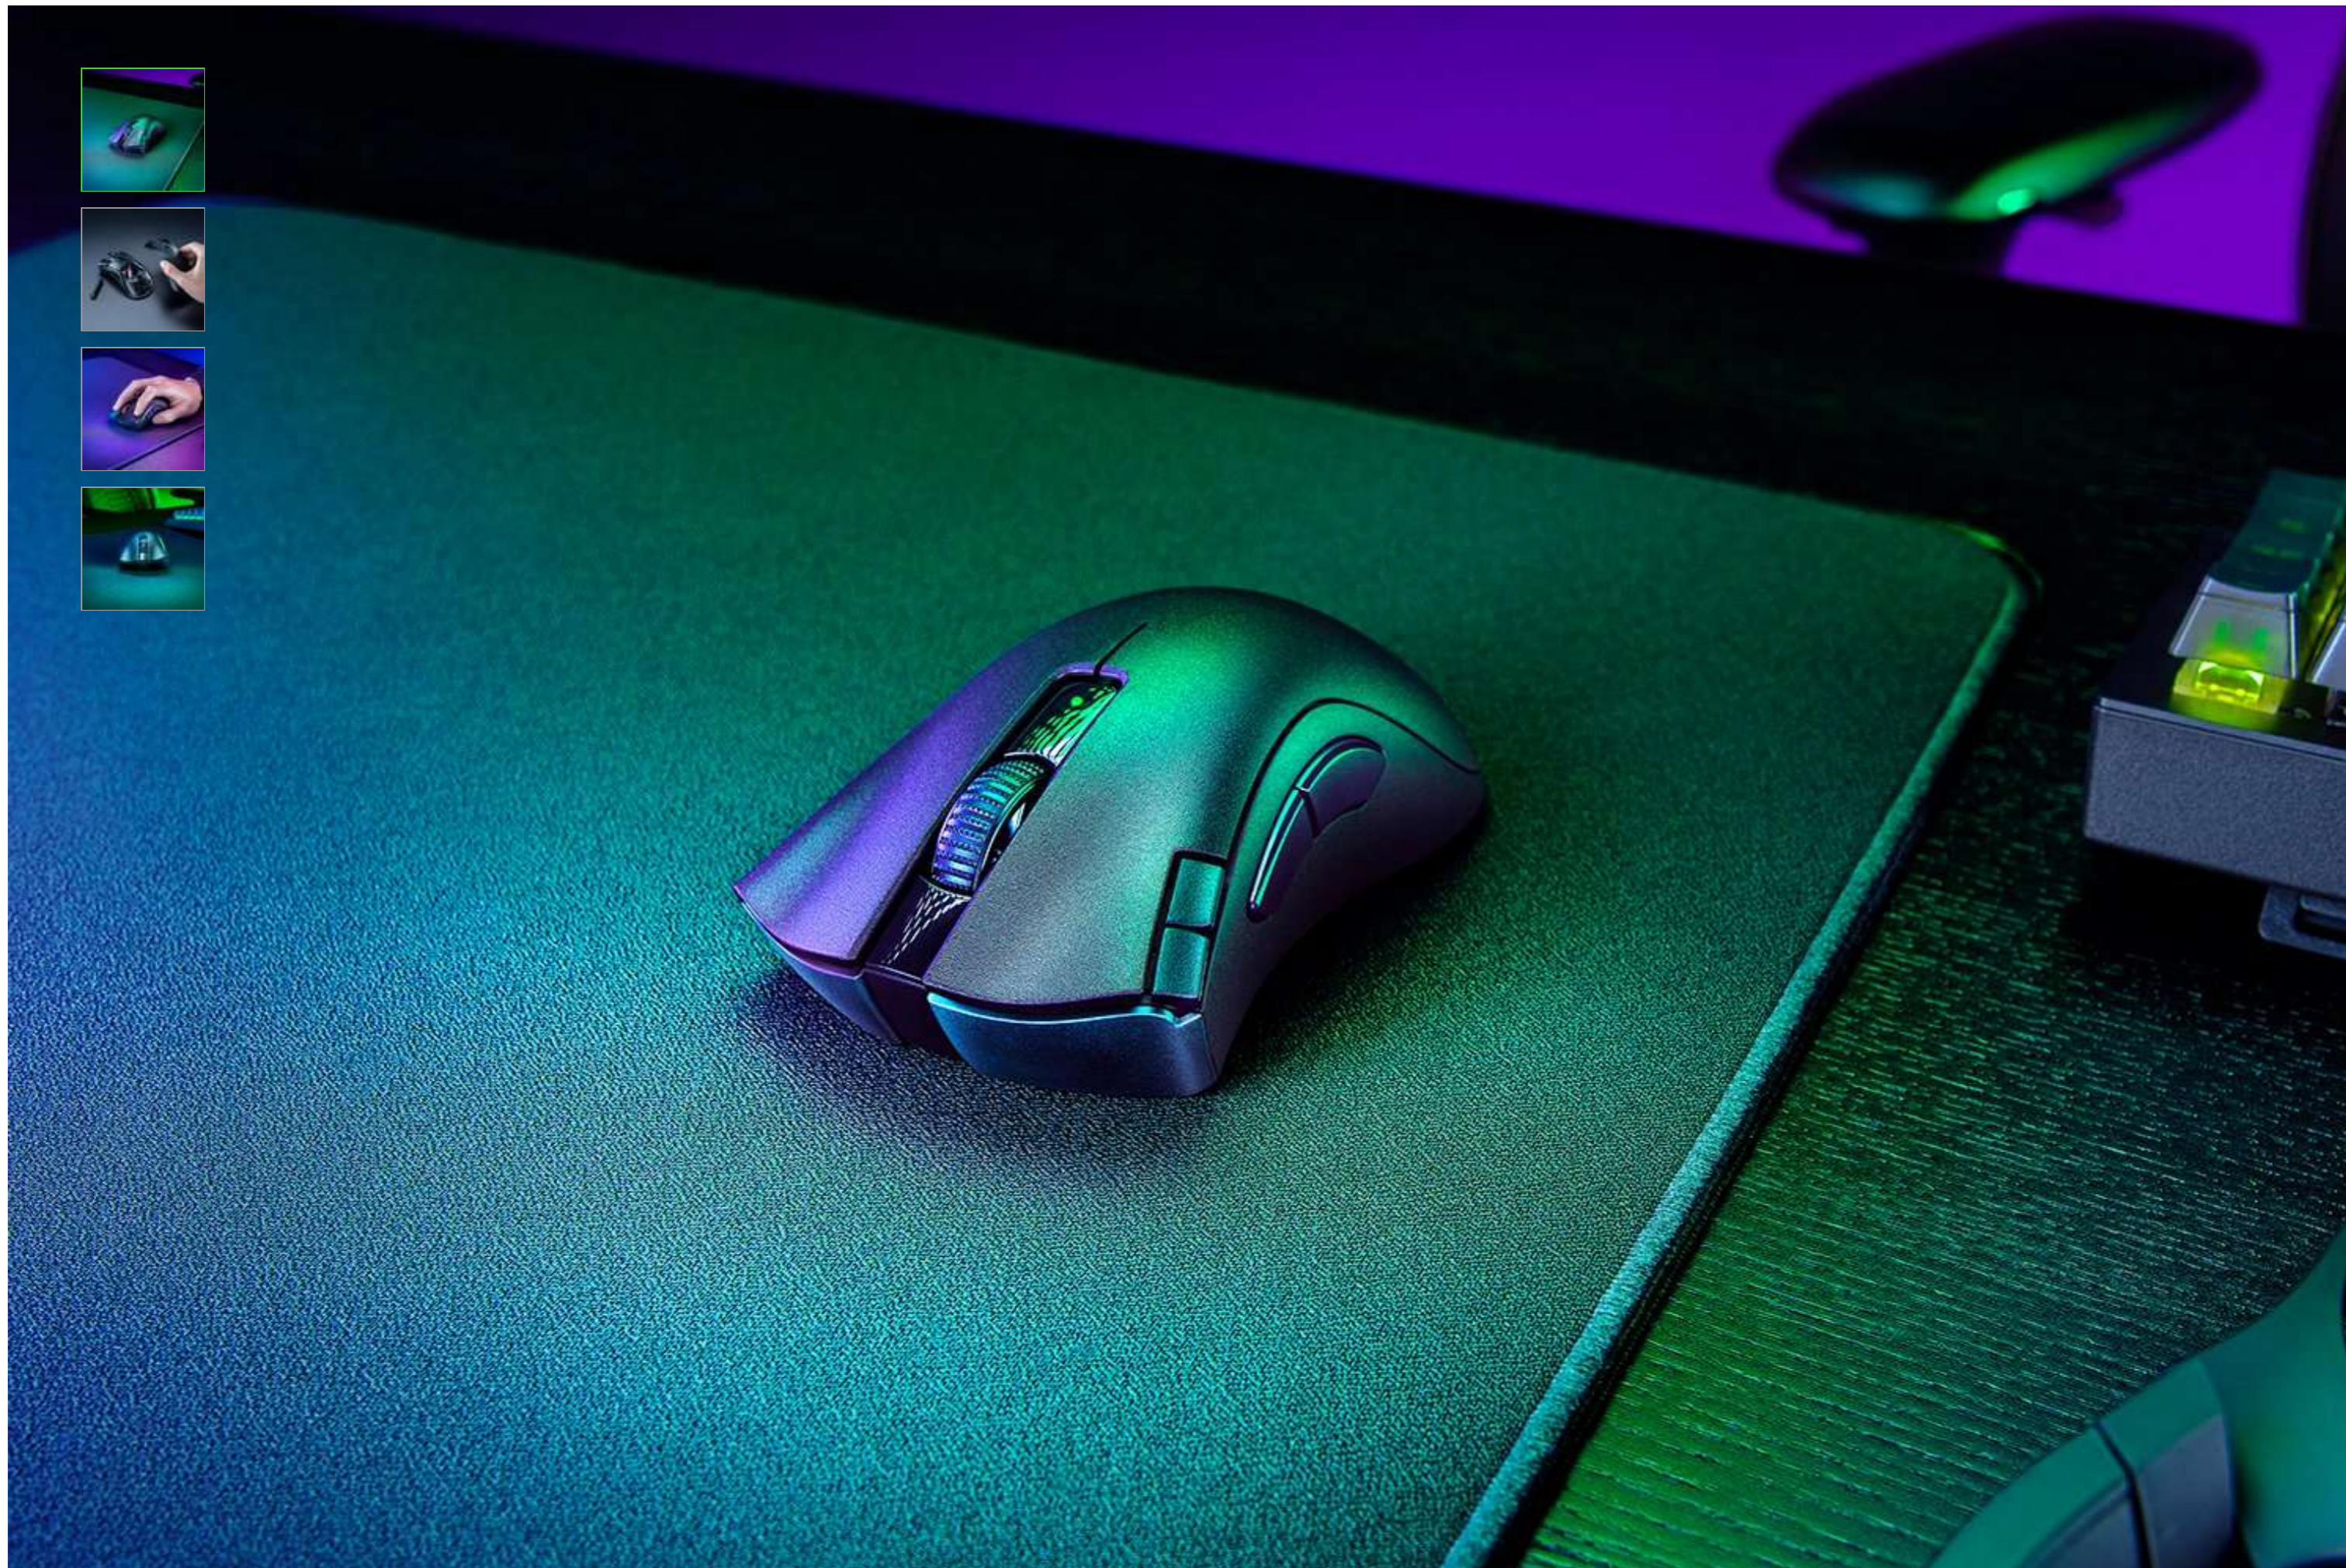

For a limited time, all orders over € 59 will enjoy free standard shipping to Europe. Shop Now >

Razer DeathAdder V2 X HyperSpeed

Wireless Gaming Mouse with Best-In-Class Ergonomics

€74.99

- Award-winning Ergonomic Design
- Ultra-fast Razer™ HyperSpeed Wireless
- 235 Hours of Battery Life (2.4GHz)