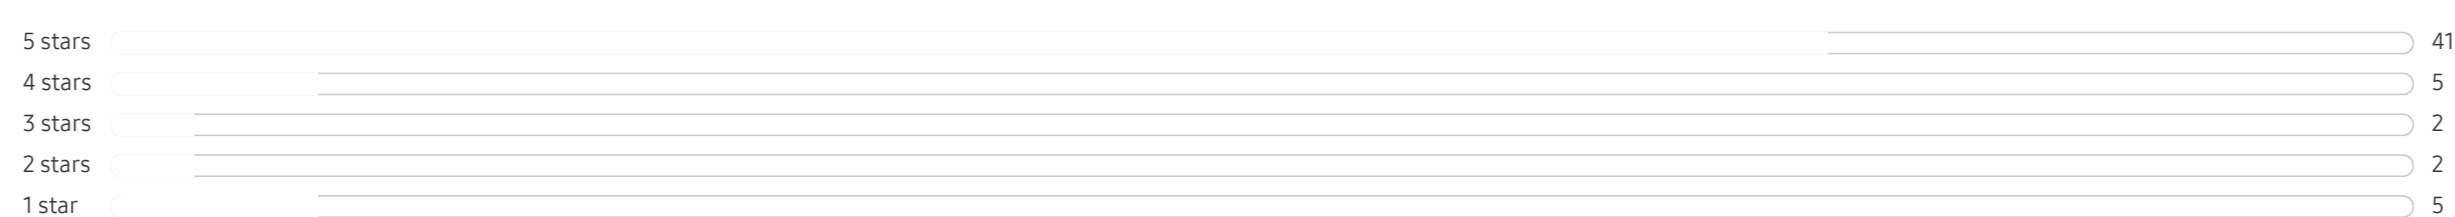

Rating Snapshot

Select a row below to filter reviews.

Overall Rating

4.4 ★★★★★
55 Reviews

42 out of 49 (86%) reviewers recommend this product