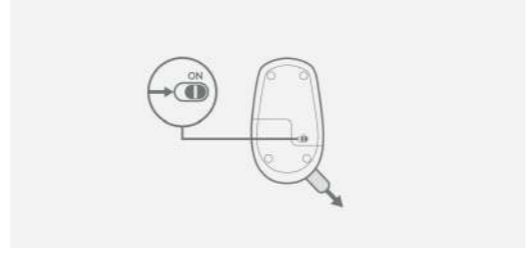

HOW TO SETUP

HOW TO SETUP

STEP 1
Just pull the sticker tab and power on your mouse.