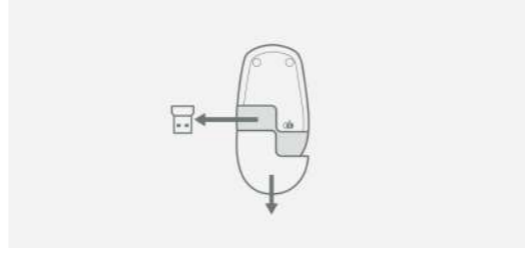

### MADE WITH RECYCLED PLASTIC

The plastic parts in M190 include certified post-consumer recycled plastic. 41%

**HOW TO SETUP**

**HOW TO SETUP**

**STEP 1**  
Just pull the sticker tab and power on your mouse.