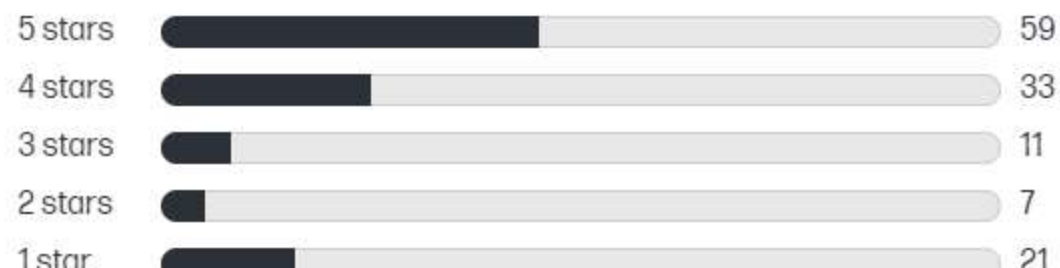

Dimensions (W X D X H)

12.68 x 8.23 x 0.81 in

Weight

Starting at 3.33 lb

Package weight

4.81 lb

SPECIAL OFFERS

REVIEWS**QUESTIONS & ANSWERS**

RATING SNAPSHOT

Select a row below to filter reviews.

OVERALL RATING

3.8 
131 Reviews

28 out of 38 (73.68%) reviewers recommend this product

REVIEW THIS PRODUCT

Adding a review will require a valid email for verification